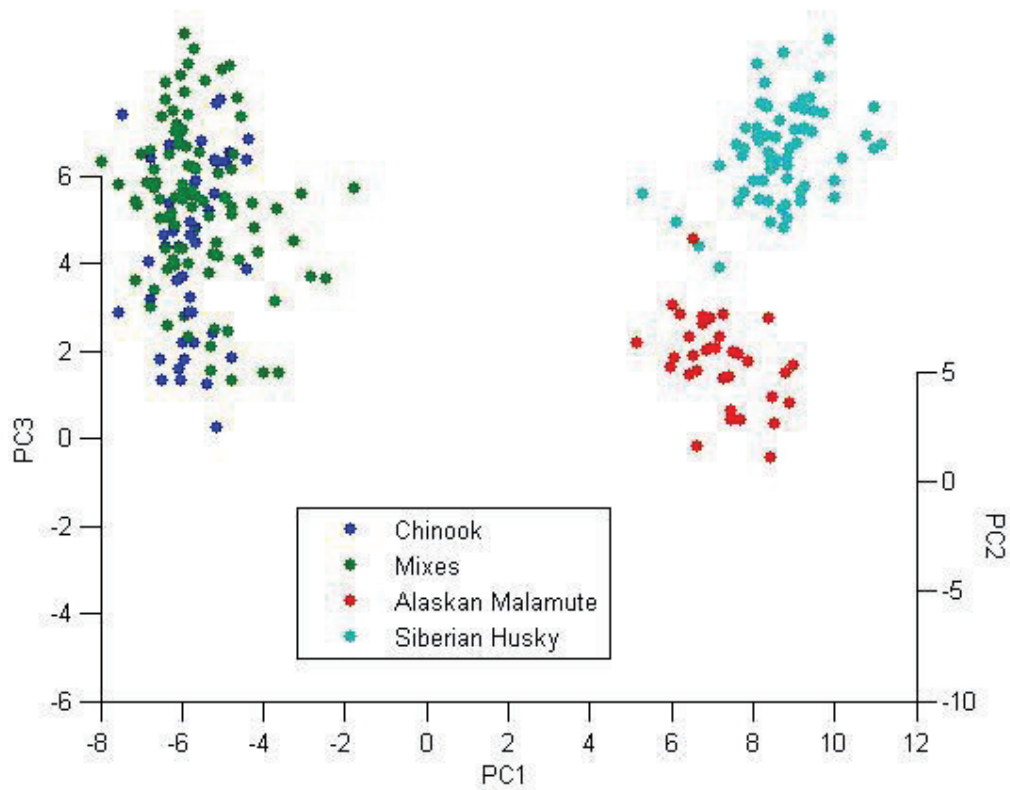

The Chinooks are most like Alaskan malamutes, Siberian huskies and german shepherd dogs. Figure 3 shows how coherent the Chinook breed is compared to Alaskan Malamutes and Huskies. This type of picture shows us that Chinooks are a solid breed demonstrating genetic similarity across the dogs.

Figure 3. Chinook Pure and crosses compared to Alaskan Malamutes and Huskies.

If we generate a principle components graph of the breeds like Chinooks (figure 4) we can see the classic behaviour of a breed (the dogs stick together).

Figure 4. Principle component analysis of Chinooks, huskies, malamutes and Labradors.